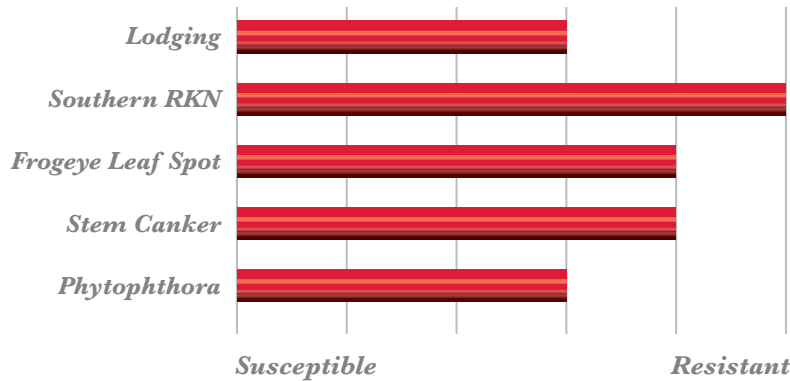

ARMOR

RM: 7.5 / DETERMINATE

# 75-D73

- ★ Bushy, East Coast Determinate
- ★ Strong Performance in the Carolinas

— Plant Height —  
**MEDIUM**

— Positioning —  
**MEDIUM, BUSHY PLANT  
FOR ALL SOILS**

TRAIT PACKAGES: Roundup Ready 2 Xtend®

ARMOR  
**75-D73**

Trait	Value
RR2X	RR2X
<b>CHARACTERISTICS</b>	
Maturity	7.5
Plant Type	Determinate
Plant Height	Medium
Lodging	Moderate
Shatter	Resistant
Flower Color	Purple
Hilum Color	Black
Pubescence	Tawny
Pod Color	Tan
Seed Size	2900-3200
<b>DISEASE RATINGS</b>	
Phytophthora	Moderate
Phytophthora Gene	NG
Sudden Death	—
Frogeye Leaf Spot	M. Resistant
Stem Canker	M. Resistant
Cyst Nematode	Susceptible
Southern RKN	Resistant
Brown Stem Rot	—
Iron Chlorosis	—
White Mold	—
<b>RESPONSE RATINGS</b>	
Chloride Tolerance	Includer

These are general recommendations based on data taken from breeder, university, company trials and producer field observations and do not constitute a warranty of fitness or guarantee of performance for a particular use. • Double cropping Maturity Group IVs can be extremely risky without adequate irrigation and proper variety selection. • **Upright** implies a narrow canopy with very little branching. Intermediate implies a wider canopy with some branching. **Bushy** implies a wide canopy. **Imp. Black** = Imperfect Black. **NG** = No Gene. — = Not Available. **RR2X** = Roundup Ready 2 Xtend®. **RR2Y** = Roundup Ready 2 Yield®. **LL** = LibertyLink®. **GT** = Glyphosate Tolerant. **CONV** = Conventional.