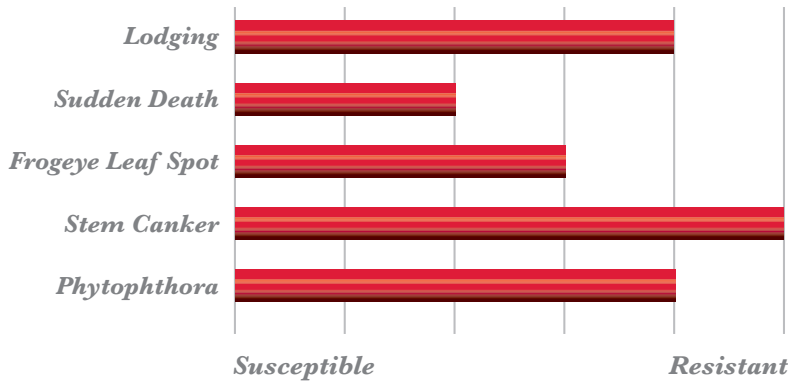

ARMOR

RM: 6.4 / DETERMINATE

# 65-D19

- ★ Excellent for Farms with Variable Soils
- ★ Consistent Performance Across Environments

— Plant Height —  
**MEDIUM**

— Positioning —  
**WIDELY ADAPTED**

TRAIT PACKAGES: Roundup Ready 2 Xtend®

ARMOR  
**65-D19**

Trait	RR2X
<b>CHARACTERISTICS</b>	
Maturity	6.4
Plant Type	Determinate
Plant Height	Medium
Lodging	M. Resistant
Shatter	Resistant
Flower Color	Purple
Hilum Color	Black
Pubescence	Light Tawny
Pod Color	Brown
Seed Size	2600-2900
<b>DISEASE RATINGS</b>	
Phytophthora	M. Resistant
Phytophthora Gene	NG
Sudden Death	M. Susceptible
Frogeye Leaf Spot	M. Resistant
Stem Canker	Resistant
Cyst Nematode	R3
Southern RKN	Moderate
Brown Stem Rot	—
Iron Chlorosis	—
White Mold	—
<b>RESPONSE RATINGS</b>	
Chloride Tolerance	Includer

These are general recommendations based on data taken from breeder, university, company trials and producer field observations and do not constitute a warranty of fitness or guarantee of performance for a particular use. • Double cropping Maturity Group IVs can be extremely risky without adequate irrigation and proper variety selection. • **Upright** implies a narrow canopy with very little branching. Intermediate implies a wider canopy with some branching. **Bushy** implies a wide canopy. **Imp. Black** = Imperfect Black. **NG** = No Gene. — = Not Available. **RR2X** = Roundup Ready 2 Xtend®. **RR2Y** = Roundup Ready 2 Yield®. **LL** = LibertyLink®. **GT** = Glyphosate Tolerant. **CONV** = Conventional.