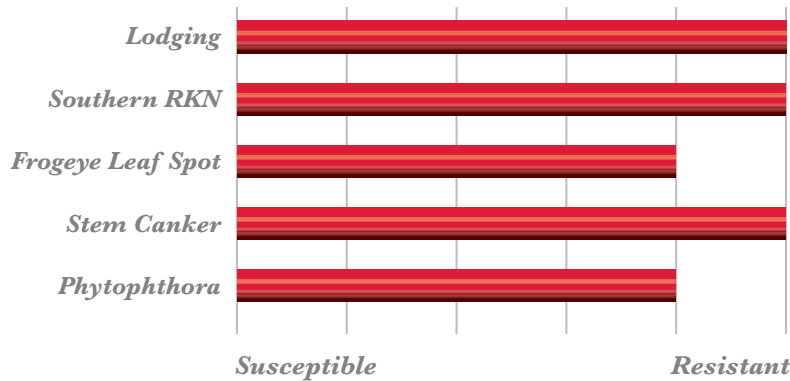

ARMOR

RM: 6.2 / DETERMINATE

62-D60

- ★ Versatile Across Soil Types
- ★ Solid Disease Package

— Plant Height —
MEDIUM

— Chloride Tolerance —
EXCLUDER

TRAIT PACKAGES: Roundup Ready 2 Xtend®

ARMOR
62-D60

Trait	RR2X
CHARACTERISTICS	
Maturity	6.2
Plant Type	Determinate
Plant Height	Medium
Lodging	Resistant
Shatter	Resistant
Flower Color	Purple
Hilum Color	Black
Pubescence	Tawny
Pod Color	Tan
Seed Size	2600-2900
DISEASE RATINGS	
Phytophthora	M. Resistant
Phytophthora Gene	1a
Sudden Death	—
Frogeye Leaf Spot	M. Resistant
Stem Canker	Resistant
Cyst Nematode	Susceptible
Southern RKN	Resistant
Brown Stem Rot	—
Iron Chlorosis	—
White Mold	—
RESPONSE RATINGS	
Chloride Tolerance	Excluder

These are general recommendations based on data taken from breeder, university, company trials and producer field observations and do not constitute a warranty of fitness or guarantee of performance for a particular use. • Double cropping Maturity Group IVs can be extremely risky without adequate irrigation and proper variety selection. • **Upright** implies a narrow canopy with very little branching. Intermediate implies a wider canopy with some branching. **Bushy** implies a wide canopy. **Imp. Black** = Imperfect Black. **NG** = No Gene. **—** = Not Available. **RR2X** = Roundup Ready 2 Xtend®. **RR2Y** = Roundup Ready 2 Yield®. **LL** = LibertyLink®. **GT** = Glyphosate Tolerant. **CONV** = Conventional.