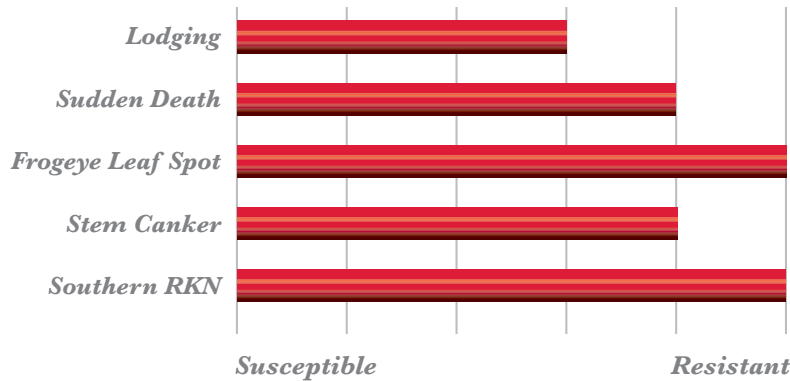

ARMOR

RM: 5.5 / DETERMINATE

55-D57

- ★ Position on All Soil Types
- ★ RKN and Excluder

— Plant Height —
TALL

— Chloride Tolerance —
EXCLUDER

TRAIT PACKAGES: Roundup Ready 2 Xtend®

ARMOR
55-D57

Trait	Value
RR2X	RR2X
CHARACTERISTICS	
Maturity	5.5
Plant Type	Determinate
Plant Height	Tall
Lodging	Moderate
Shatter	Resistant
Flower Color	White
Hilum Color	Black
Pubescence	Tawny
Pod Color	Tan
Seed Size	2600-2900
DISEASE RATINGS	
Phytophthora	M. Resistant
Phytophthora Gene	NG
Sudden Death	M. Resistant
Frogeye Leaf Spot	Resistant
Stem Canker	M. Resistant
Cyst Nematode	R1, R3
Southern RKN	Resistant
Brown Stem Rot	—
Iron Chlorosis	—
White Mold	—
RESPONSE RATINGS	
Chloride Tolerance	Excluder

These are general recommendations based on data taken from breeder, university, company trials and producer field observations and do not constitute a warranty of fitness or guarantee of performance for a particular use. • Double cropping Maturity Group IVs can be extremely risky without adequate irrigation and proper variety selection. • **Upright** implies a narrow canopy with very little branching. Intermediate implies a wider canopy with some branching. **Bushy** implies a wide canopy. **Imp. Black** = Imperfect Black. **NG** = No Gene. — = Not Available. **RR2X** = Roundup Ready 2 Xtend®. **RR2Y** = Roundup Ready 2 Yield®. **LL** = LibertyLink®. **GT** = Glyphosate Tolerant. **CONV** = Conventional.