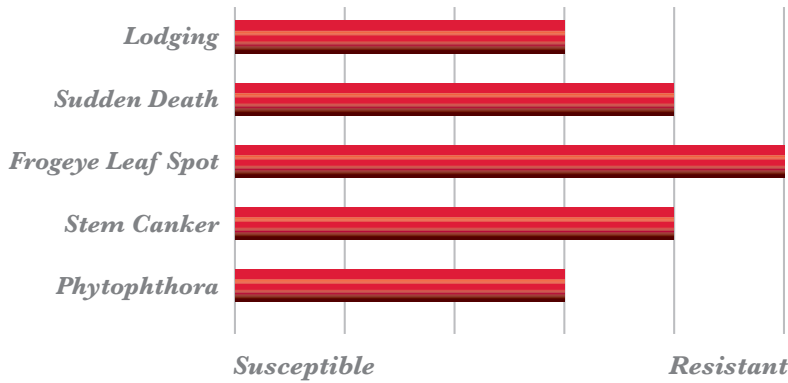

ARMOR

RM: 4.7 / INDETERMINATE

# 47-D22

- ★ Good Emergence
- ★ 47-R70 Type Bean

— Plant Height —  
**MEDIUM**

— Positioning —  
**MEDIUM TO HEAVY SOILS**

TRAIT PACKAGES: Roundup Ready 2 Xtend®

ARMOR  
**47-D22**

Trait	RR2X
<b>CHARACTERISTICS</b>	
Maturity	4.7
Plant Type	Indeterminate
Plant Height	Medium
Lodging	Moderate
Shatter	M. Resistant
Flower Color	Purple
Hilum Color	Black
Pubescence	Light Tawny
Pod Color	Brown
Seed Size	2900-3200
<b>DISEASE RATINGS</b>	
Phytophthora	Moderate
Phytophthora Gene	1a
Sudden Death	M. Resistant
Frogeye Leaf Spot	Resistant
Stem Canker	M. Resistant
Cyst Nematode	R3, MR14
Southern RKN	Susceptible
Brown Stem Rot	—
Iron Chlorosis	—
White Mold	—
<b>RESPONSE RATINGS</b>	
Chloride Tolerance	Includer

These are general recommendations based on data taken from breeder, university, company trials and producer field observations and do not constitute a warranty of fitness or guarantee of performance for a particular use. • Double cropping Maturity Group IVs can be extremely risky without adequate irrigation and proper variety selection. • **Upright** implies a narrow canopy with very little branching. Intermediate implies a wider canopy with some branching. **Bushy** implies a wide canopy. **Imp. Black** = Imperfect Black. **NG** = No Gene. — = Not Available. **RR2X** = Roundup Ready 2 Xtend®. **RR2Y** = Roundup Ready 2 Yield®. **LL** = LibertyLink®. **GT** = Glyphosate Tolerant. **CONV** = Conventional.