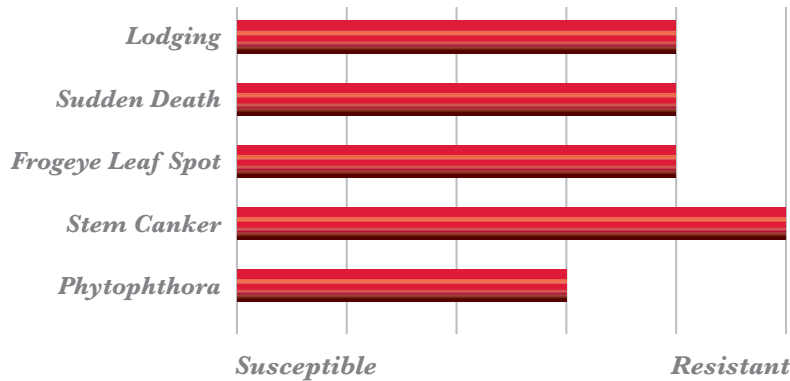

ARMOR

RM: 4.5 / INDETERMINATE

45-D50

- ★ Loam to Mixed Soils in the Delta
- ★ Medium-Tall Plant with Good Width and Standability

— Plant Height —
MEDIUM-TALL

— Chloride Tolerance —
INCLUDER

TRAIT PACKAGES: Roundup Ready 2 Xtend®

ARMOR
45-D50

Trait	RR2X
CHARACTERISTICS	
Maturity	4.5
Plant Type	Indeterminate
Plant Height	Medium-Tall
Lodging	M. Resistant
Shatter	M. Resistant
Flower Color	Purple
Hilum Color	Black
Pubescence	Light Tawny
Pod Color	Brown
Seed Size	2600-2900
DISEASE RATINGS	
Phytophthora	Moderate
Phytophthora Gene	1c
Sudden Death	M. Resistant
Frogeye Leaf Spot	M. Resistant
Stem Canker	Resistant
Cyst Nematode	R3, MR14
Southern RKN	Susceptible
Brown Stem Rot	—
Iron Chlorosis	—
White Mold	—
RESPONSE RATINGS	
Chloride Tolerance	Includer

These are general recommendations based on data taken from breeder, university, company trials and producer field observations and do not constitute a warranty of fitness or guarantee of performance for a particular use. • Double cropping Maturity Group IVs can be extremely risky without adequate irrigation and proper variety selection. • **Upright** implies a narrow canopy with very little branching. Intermediate implies a wider canopy with some branching. **Bushy** implies a wide canopy. **Imp. Black** = Imperfect Black. **NG** = No Gene. **—** = Not Available. **RR2X** = Roundup Ready 2 Xtend®. **RR2Y** = Roundup Ready 2 Yield®. **LL** = LibertyLink®. **GT** = Glyphosate Tolerant. **CONV** = Conventional.