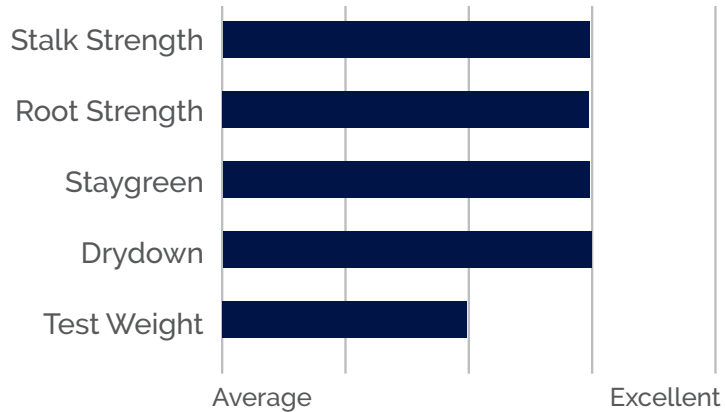

ARMOR 9865

FLEX | RM: 98

— Trait Packages —
TRECEPTA®

CHARACTERISTICS

Maturity	98
GDUs to 50% Pollination	1275
GDUs to Black Layer	2450
Plant Height	Medium-Tall
Ear Height	Medium-High
Early Growth	Very Good
Stress Tolerance	Very Good
Stalk Strength	Very Good
Root Strength	Very Good
Staygreen	Very Good
Drydown	Very Good
Canopy	-
Ear Type	Flex
Husk Cover	Adequate
Test Weight	Good
Green Snap	Good
Fall Intactness	Very Good
MANAGEMENT	
Corn After Corn	NA
Herbicide Tolerance	Acceptable
DISEASES	
Ear Mold	NA
Southern Rust	NA
Common Rust	NA
Grey Leaf Spot	Good
Southern Leaf Blight	NA
Northern Leaf Blight	Good
Goss' Wilt	Very Good

— Plant Height —
MEDIUM - TALL

— Ear Height —
MEDIUM - HIGH

— POSITIONING POINTS —

- Consistent high-yield potential across multiple environments and soil types
- Strong emergence, roots and stalk quality
- Semi-flex ear that allows for a range of populations